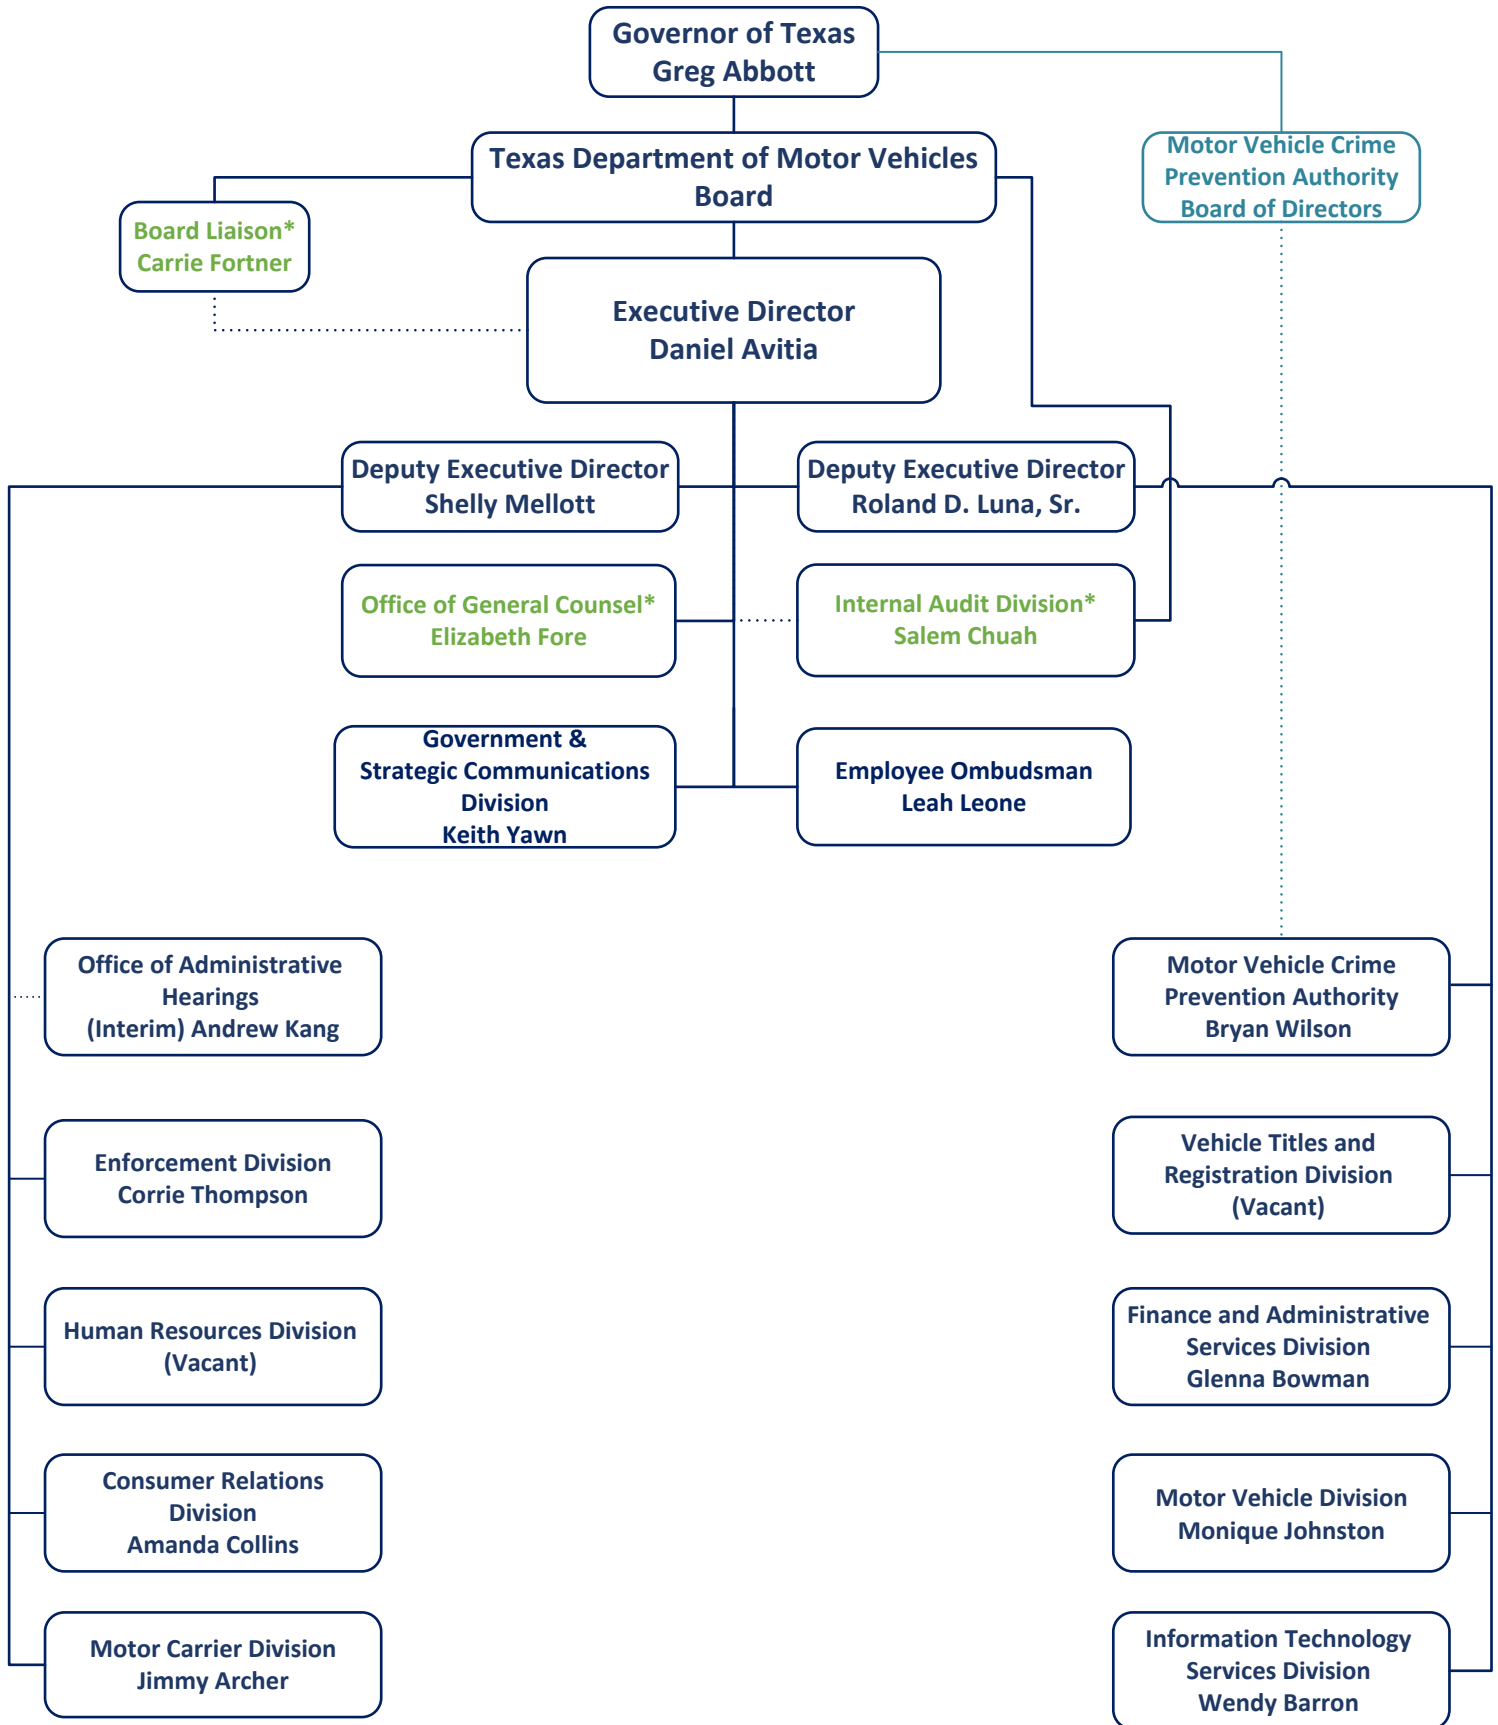

Texas Department of Motor Vehicles Organization Chart

*Position has dual reporting to TxDMV Board and Executive Director
Position has dual reporting to Motor Vehicle Prevention Authority Board of Directors